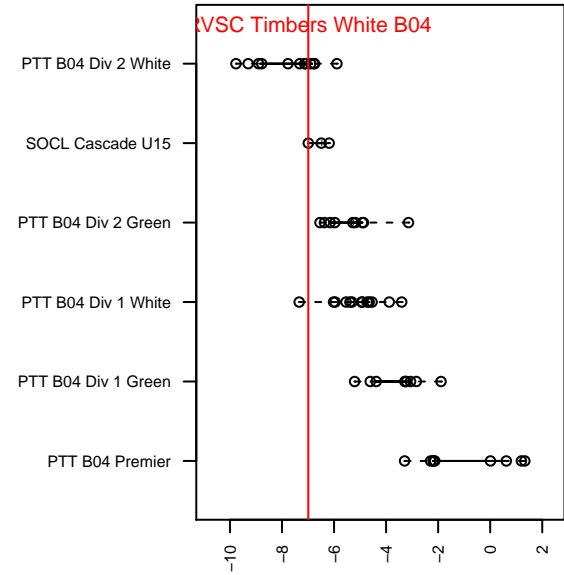

RVSC Timbers White B04

Rogue Valley SC
Medford, OR
B04 total strength=592
attack=0.79 defense=0.3
fall league = SOCL Cascade U15

alt names used:
RV Timbers White B04

Venues played:
2016 Mt Hood Challenge U13 Bronze
2016 SOCL Cascade U15

**attack and defense variance (black dot)
relative to other teams
and top 10 in region**

**attack and defense rating
relative to others at age
and all opponents in last 13 months**

Performance relative to 13 month average

Performance relative to 13 month average

date	home		away		venue	pred.home	pred.away
2016-10-23	RVSC Timbers White B04	2	BUSC Blaze B02	9	2016 SOCL Cascade U15	1.35	10.04
2016-10-22	GPYSC Annihilators Blue B04	5	RVSC Timbers White B04	0	2016 SOCL Cascade U15	2.75	2.08
2016-10-16	RVSC Timbers White B04	1	GPYSC Annihilators White B04	0	2016 SOCL Cascade U15	1.60	2.69
2016-10-09	GPYSC Annihilators Blue B04	4	RVSC Timbers White B04	1	2016 SOCL Cascade U15	2.75	2.08
2016-10-02	RVSC Timbers White B04	0	GPYSC Annihilators White B04	5	2016 SOCL Cascade U15	1.60	2.69
2016-10-01	GPYSC Vortex Blue B03	10	RVSC Timbers White B04	1	2016 SOCL Cascade U15	4.94	1.04
2016-09-25	RVSC Timbers White B04	0	BUSC Blaze B02	8	2016 SOCL Cascade U15	1.35	10.04
2016-09-18	RVSC Timbers White B04	2	GPYSC Annihilators Blue B04	1	2016 SOCL Cascade U15	2.08	2.75
2016-09-17	BUSC Blaze B02	12	RVSC Timbers White B04	2	2016 SOCL Cascade U15	10.04	1.35
2016-09-10	GPYSC Annihilators White B04	3	RVSC Timbers White B04	4	2016 SOCL Cascade U15	2.69	1.60
2016-08-07	RVSC Timbers White B04	3	Eastside Timbers White B04	2	2016 Mt Hood Challenge U13 Bronze	2.08	2.01
2016-08-07	Academia Leon B04	0	RVSC Timbers White B04	1	2016 Mt Hood Challenge U13 Bronze	3.91	2.68
2016-08-06	RVSC Timbers White B04	2	WUSC White B04	5	2016 Mt Hood Challenge U13 Bronze	0.67	5.86
2016-08-06	RVSC Timbers White B04	2	PCU Union Red 2 B04	7	2016 Mt Hood Challenge U13 Bronze	0.78	7.96
2016-08-05	Academia Leon B04	4	RVSC Timbers White B04	4	2016 Mt Hood Challenge U13 Bronze	3.91	2.68